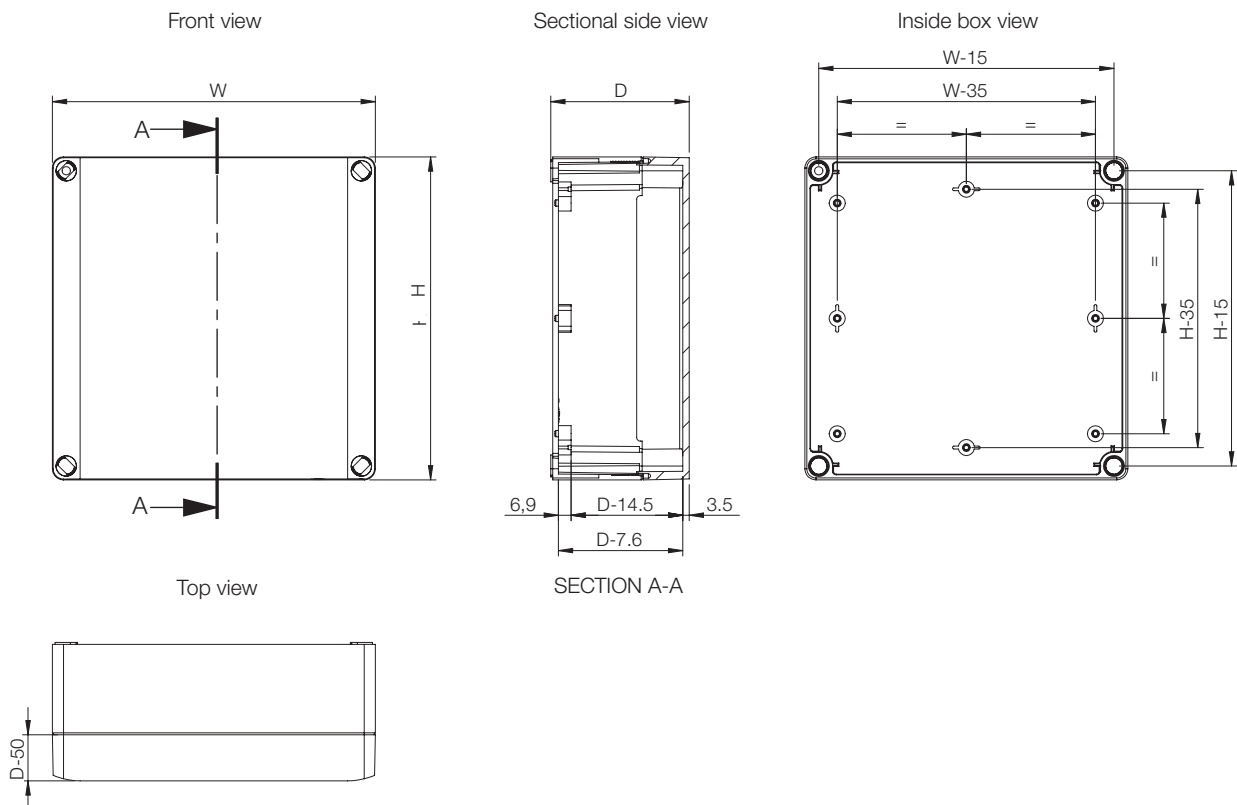

IP 66,67 | IK 06/07

Box dimension			Inner depth (mm)	Item no.
H	W	D		
75	125	75	60.5	SABP081308GE
75	125	100	85.5	SABP081310GE
75	125	125	110.5	SABP081313GE
125	125	75	60.5	SABP131308GE
125	125	100	85.5	SABP131310GE
125	125	125	110.5	SABP131313GE
125	175	75	60.5	SABP131808GE
125	175	100	85.5	SABP131810GE
125	175	125	110.5	SABP131813GE
125	175	150	135.5	SABP131815GE
175	175	75	60.5	SABP181808GE
175	175	100	85.5	SABP181810GE
175	175	125	110.5	SABP181813GE
175	175	150	135.5	SABP181815GE
175	250	75	60.5	SABP182508GE
175	250	100	85.5	SABP182510GE
175	250	150	135.5	SABP182515GE

Note: Terminal box with transparent cover fitted can be ordered by replacing GE with TE in the item number. Terminal box made of polycarbonate can be ordered by replacing SABP with SPCP in the item number.

Dimensional drawing | SABP