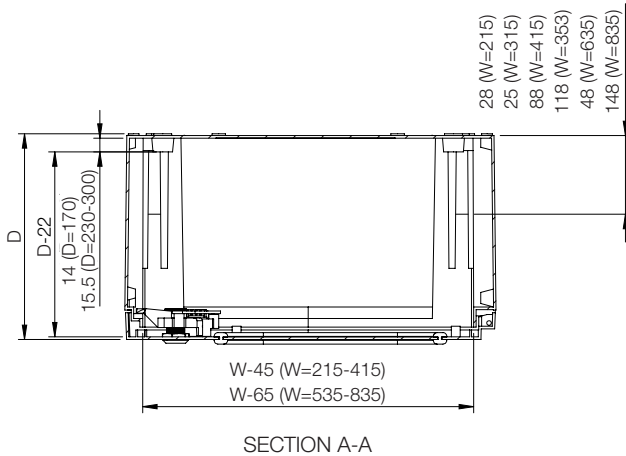

Inside enclosure view