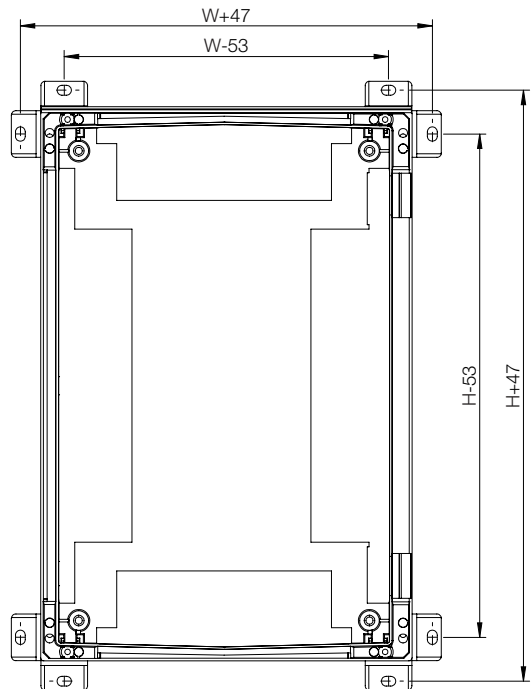

Enclosure with door, fixing screws for the mounting plate and a self adhesive rain strip.

Dimensional table | UCP/UCPT

IP 66 | TYPE 4, 4X, 12, 13 | IK 10 /07

Plain door

Enclosure dimensions				
H	W	D	N° of locking points	Item no.
315	215	170	1	UCP320
415	315	170	1	UCP430
515	415	230	3	UCP540
615	415	230	3	UCP640
735	535	270	3	UCP750
835	635	300	3	UCP860
1035	835	300	3	UCP1080

Transparent door

Enclosure dimensions				
H	W	D	N° of locking points	Item no.
415	315	170	1	UCPT430
515	415	230	3	UCPT540
615	415	230	3	UCPT640
735	535	270	3	UCPT750
835	635	300	3	UCPT860
1035	835	300	3	UCPT1080

Front view

Inside enclosure view

Accessories selection matrix | UCP/UCPT

							
Enclosure	Mounting						
	H	W	D	Steel mounting plate	Insulated mounting plate	Telequick mounting plate	Depth adjustment kit
UCP320	315	215	170	UMPZ320	UMPP320	UMPT320	UCD01
UCP430	415	315	170	UMPZ430	UMPP430	UMPT430	UCD01
UCP540	515	415	230	UMPZ540	UMPP540	UMPT540	UCD01
UCP640	615	415	230	UMPZ640	UMPP640	UMPT640	UCD01
UCP750	735	535	270	UMPZ750	UMPP750	UMPT750	UCD01
UCP860	835	635	300	UMPZ860	UMPP860	UMPT860	UCD01
UCP1080	1035	835	300	UMPZ1080	UMPP1080	UMPT1080	UCD01
UCPT430	415	315	170	UMPZ430	UMPP430	UMPT430	UCD01
UCPT540	515	415	230	UMPZ540	UMPP540	UMPT540	UCD01
UCPT640	615	415	230	UMPZ640	UMPP640	UMPT640	UCD01
UCPT750	735	535	270	UMPZ750	UMPP750	UMPT750	UCD01
UCPT860	835	635	300	UMPZ860	UMPP860	UMPT860	UCD01
UCPT1080	1035	835	300	UMPZ1080	UMPP1080	UMPT1080	UCD01