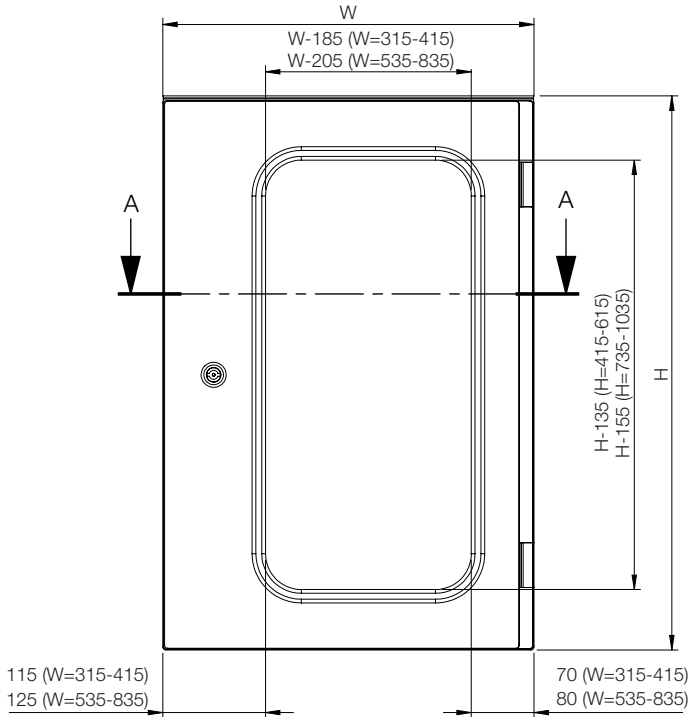

Enclosure with door, fixing screws for the mounting plate and a self adhesive rain strip.

Dimensional table | UCP/UCPT

IP 66 | TYPE 4, 4X, 12, 13 | IK 10 /07

Plain door

Enclosure dimensions				
H	W	D	N° of locking points	Item no.
315	215	170	1	UCP320
415	315	170	1	UCP430
515	415	230	3	UCP540
615	415	230	3	UCP640
735	535	270	3	UCP750
835	635	300	3	UCP860
1035	835	300	3	UCP1080

Transparent door

Enclosure dimensions				
H	W	D	N° of locking points	Item no.
415	315	170	1	UCPT430
515	415	230	3	UCPT540
615	415	230	3	UCPT640
735	535	270	3	UCPT750
835	635	300	3	UCPT860
1035	835	300	3	UCPT1080

Front view

Inside enclosure view

Accessories selection matrix | UCP/UCPT

							
Enclosure	Mounting						
	H	W	D	Steel mounting plate	Insulated mounting plate	Telequick mounting plate	Depth adjustment kit
UCP320	315	215	170	UMPZ320	UMPP320	UMPT320	UCD01
UCP430	415	315	170	UMPZ430	UMPP430	UMPT430	UCD01
UCP540	515	415	230	UMPZ540	UMPP540	UMPT540	UCD01
UCP640	615	415	230	UMPZ640	UMPP640	UMPT640	UCD01
UCP750	735	535	270	UMPZ750	UMPP750	UMPT750	UCD01
UCP860	835	635	300	UMPZ860	UMPP860	UMPT860	UCD01
UCP1080	1035	835	300	UMPZ1080	UMPP1080	UMPT1080	UCD01
UCPT430	415	315	170	UMPZ430	UMPP430	UMPT430	UCD01
UCPT540	515	415	230	UMPZ540	UMPP540	UMPT540	UCD01
UCPT640	615	415	230	UMPZ640	UMPP640	UMPT640	UCD01
UCPT750	735	535	270	UMPZ750	UMPP750	UMPT750	UCD01
UCPT860	835	635	300	UMPZ860	UMPP860	UMPT860	UCD01
UCPT1080	1035	835	300	UMPZ1080	UMPP1080	UMPT1080	UCD01