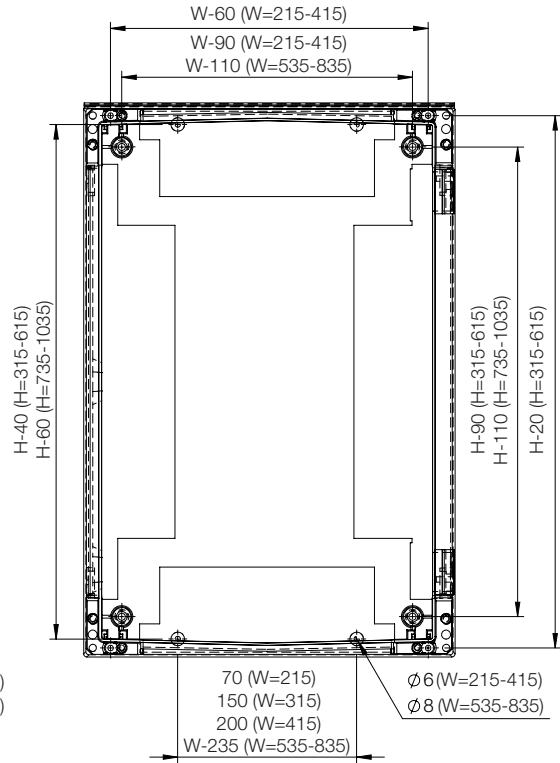

Monoblock moulded 3 mm thick. Four holes for direct wall fixing. Without gland plate openings.

Door:

Door with or without window and 180° opening. For UCP/UCPT750 and above a door support is supplied for easier closing. Sealing is by an injected one piece polyurethane gasket.

Enclosure with door, fixing screws for the mounting plate and a self adhesive rain strip.

Dimensional table | UCP/UCPT

IP 66 | TYPE 4, 4X, 12, 13 | IK 10 /07

Plain door

Enclosure dimensions				
H	W	D	N° of locking points	Item no.
315	215	170	1	UCP320
415	315	170	1	UCP430
515	415	230	3	UCP540
615	415	230	3	UCP640
735	535	270	3	UCP750
835	635	300	3	UCP860
1035	835	300	3	UCP1080

Transparent door

Enclosure dimensions				
H	W	D	N° of locking points	Item no.
415	315	170	1	UCPT430
515	415	230	3	UCPT540
615	415	230	3	UCPT640
735	535	270	3	UCPT750
835	635	300	3	UCPT860
1035	835	300	3	UCPT1080

Front view

Inside enclosure view

Accessories selection matrix | UCP/UCPT

							
Enclosure	Mounting						
	H	W	D	Steel mounting plate	Insulated mounting plate	Telequick mounting plate	Depth adjustment kit
UCP320	315	215	170	UMPZ320	UMPP320	UMPT320	UCD01
UCP430	415	315	170	UMPZ430	UMPP430	UMPT430	UCD01
UCP540	515	415	230	UMPZ540	UMPP540	UMPT540	UCD01
UCP640	615	415	230	UMPZ640	UMPP640	UMPT640	UCD01
UCP750	735	535	270	UMPZ750	UMPP750	UMPT750	UCD01
UCP860	835	635	300	UMPZ860	UMPP860	UMPT860	UCD01
UCP1080	1035	835	300	UMPZ1080	UMPP1080	UMPT1080	UCD01
UCPT430	415	315	170	UMPZ430	UMPP430	UMPT430	UCD01
UCPT540	515	415	230	UMPZ540	UMPP540	UMPT540	UCD01
UCPT640	615	415	230	UMPZ640	UMPP640	UMPT640	UCD01
UCPT750	735	535	270	UMPZ750	UMPP750	UMPT750	UCD01
UCPT860	835	635	300	UMPZ860	UMPP860	UMPT860	UCD01
UCPT1080	1035	835	300	UMPZ1080	UMPP1080	UMPT1080	UCD01