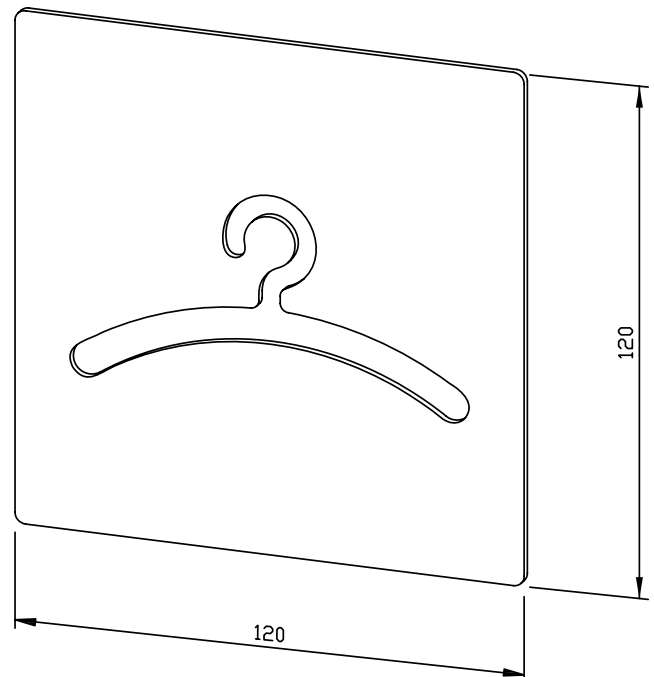

Available surface	ID No.
satin finished	700 470

Ernst Wagner GmbH & Co. KG

Ernst-Abbe-Straße 21 · D-72770 Reutlingen · Tel.: +49712151539-0 · Fax: -20
info@wagner-ewar.de · www.wagner-ewar.de

WAGNER
— EWAR