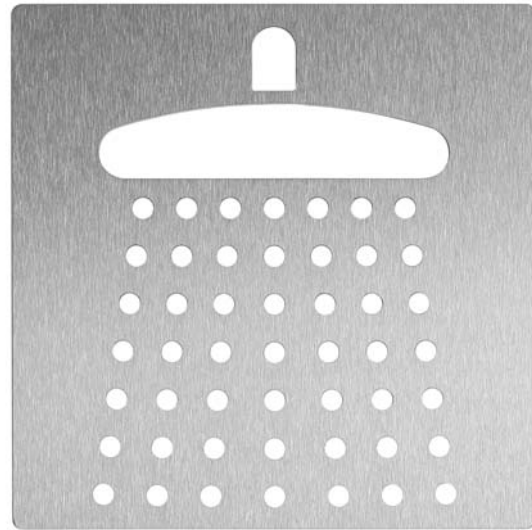

"SHOWER" PICTOGRAM FOR SCREWING AC495

120 x 120 x 2 mm

- Pictogram with „Shower“ motif in 2 mm thick stainless steel (AISI 304), satin finished and brushed.
- Mounting with double-sided glue dots on three mounting screws.
- Delivery includes fixing material.
- Weight, including single package: 0.1 kg

Suggested text for specifications:

Pictogram for screwing with ‚Shower‘ motif in 2 mm thick stainless steel (AISI 304), satin finished and brushed. Delivery includes fixing material.

Dimensions: 120 x 120 x 2 mm