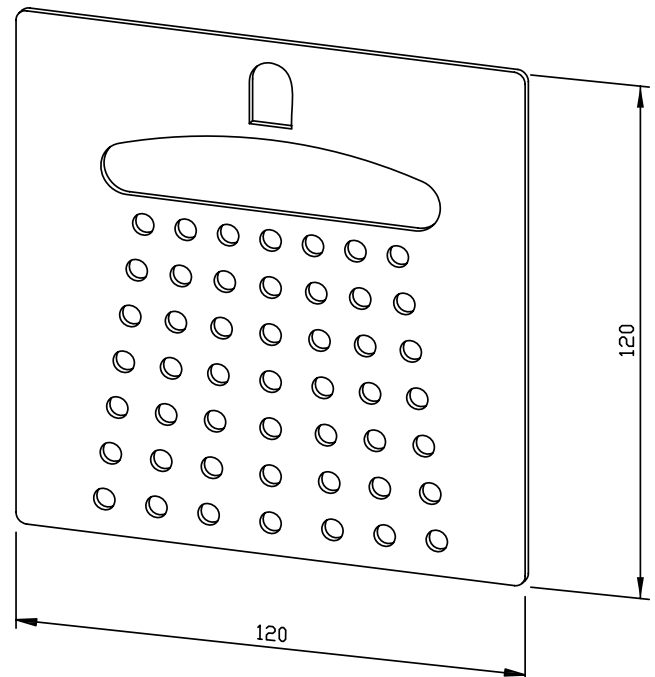

Available surface	ID No.
satin finished	700 495

Ernst Wagner GmbH & Co. KG

Ernst-Abbe-Straße 21 · D-72770 Reutlingen · Tel.: +49712151539-0 · Fax: -20
info@wagner-ewar.de · www.wagner-ewar.de

WAGNER
EWAR