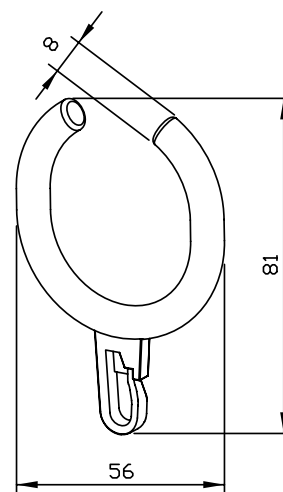

SHOWER CURTAIN RING BA045

56 x 81 x 8 mm

- Shower curtain ring in nylon, grey.
- Open at the top.
- Mounting: By clipping on shower curtain rails with tube diameter 32 mm.
- Weight, including single package: 0.1 kg (Packaging unit: 10 pcs.).

Suggested text for specifications:

Shower curtain ring, open at the top, for shower curtain rails with tube diameter 32 mm, in nylon, grey.

Dimensions: 56 x 81 x 8 mm

Packaging unit 10 pcs.

Article No. BA045