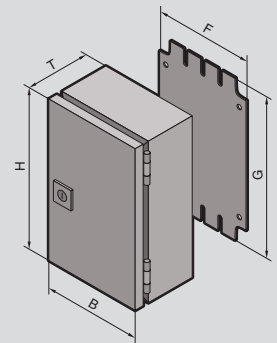

Colour:

- RAL 7035

Protection category IP to IEC 60 529:

- IP 66

Protection category NEMA:

- NEMA 4

Supply includes:

- Enclosure with hinged door
- 180° hinge
- Cam lock with 3 mm double-bit insert
- Mounting plate

Approvals:

- UL
- CSA
- TÜV
- Germanischer Lloyd
- Russian Maritime Register of Shipping
- Lloyds Register of Shipping
- Bureau Veritas
- VDE

Technical details:

Available on the Internet

Depth 80 mm

	Packs of	150	150	200	200	200	Page
Width (B) mm		150	150	200	200	200	
Height (H) mm		150	300	200	300	400	
Depth (T) mm		80	80	80	80	80	
Mounting plate width (F) mm		125	125	175	175	175	
Mounting plate height (G) mm		135	285	185	285	385	
Material thickness - enclosure mm		1.25	1.25	1.25	1.25	1.25	
Material thickness - door mm		1.25	1.25	1.25	1.25	1.25	
Model No.	1 pc(s).	1551.500	1545.500	1546.500	1552.500	1547.500	
Weight kg		1.7	2.6	2.4	3.2	4.4	

Depth 155 mm

Width (B) mm	Packs of	300	300	300	Page
Height (H) mm		400	600	800	
Depth (T) mm		155	155	155	
Mounting plate width (F) mm		275	275	275	
Mounting plate height (G) mm		385	585	785	
Material thickness - enclosure mm		1.38	1.38	1.38	
Material thickness - door mm		1.25	1.25	1.25	
Model No.	1 pc(s).	1577.500	1578.500	1579.500	
Weight kg		7.1	11.0	13.2	
Accessories					
Wall mounting bracket	4 pc(s).	1590.000	1590.000	1590.000	587
Pole clamp	1 set(s)	2584.000	2584.000	2584.000	589
Mounting clip	30 pc(s).	2309.000	2309.000	2309.000	614
Support rails		see page	see page	see page	613
Cable glands		from page	from page	from page	658
Earth straps		see page	see page	see page	644
Lock cover	2 pc(s).	2476.000	2476.000	2476.000	571
Lock systems		from page	from page	from page	564